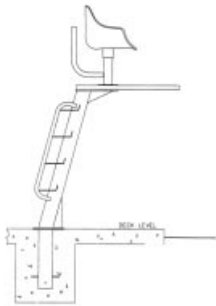

Catalog No.	Description	List
-------------	-------------	------

**LIFEGUARD CHAIRS**  
**SWAN LIFEGUARD STANDS**

CAT-LG-100	Cantilever Lifeguard Stand With Swivel Seat, Umbrella Holder, Stainless Steel Handrails And Anchor Jig	2,220.58
------------	--------------------------------------------------------------------------------------------------------	----------

UMLS-101	"Ultra-Modern" Lifeguard Stand With Swivel Seat, Umbrella Holder, Stainless Steel Handrails, Ladder Anchors, Escutcheons And Anchor Bolt Assembly	2,666.28
----------	---------------------------------------------------------------------------------------------------------------------------------------------------	----------

ILGS-204	Institutional Lifeguard Stand With Swivel Seat, Umbrella Holder, Stainless Steel Superstructure, Institutional Anchor Socket Assemblies	1,489.14
----------	-----------------------------------------------------------------------------------------------------------------------------------------	----------

PLS-204	Portable Lifeguard Stand With Wheels, Swivel Seat, Umbrella Holder And Stainless Steel Superstructure, 6' High Seat.	2,396.58
---------	----------------------------------------------------------------------------------------------------------------------	----------